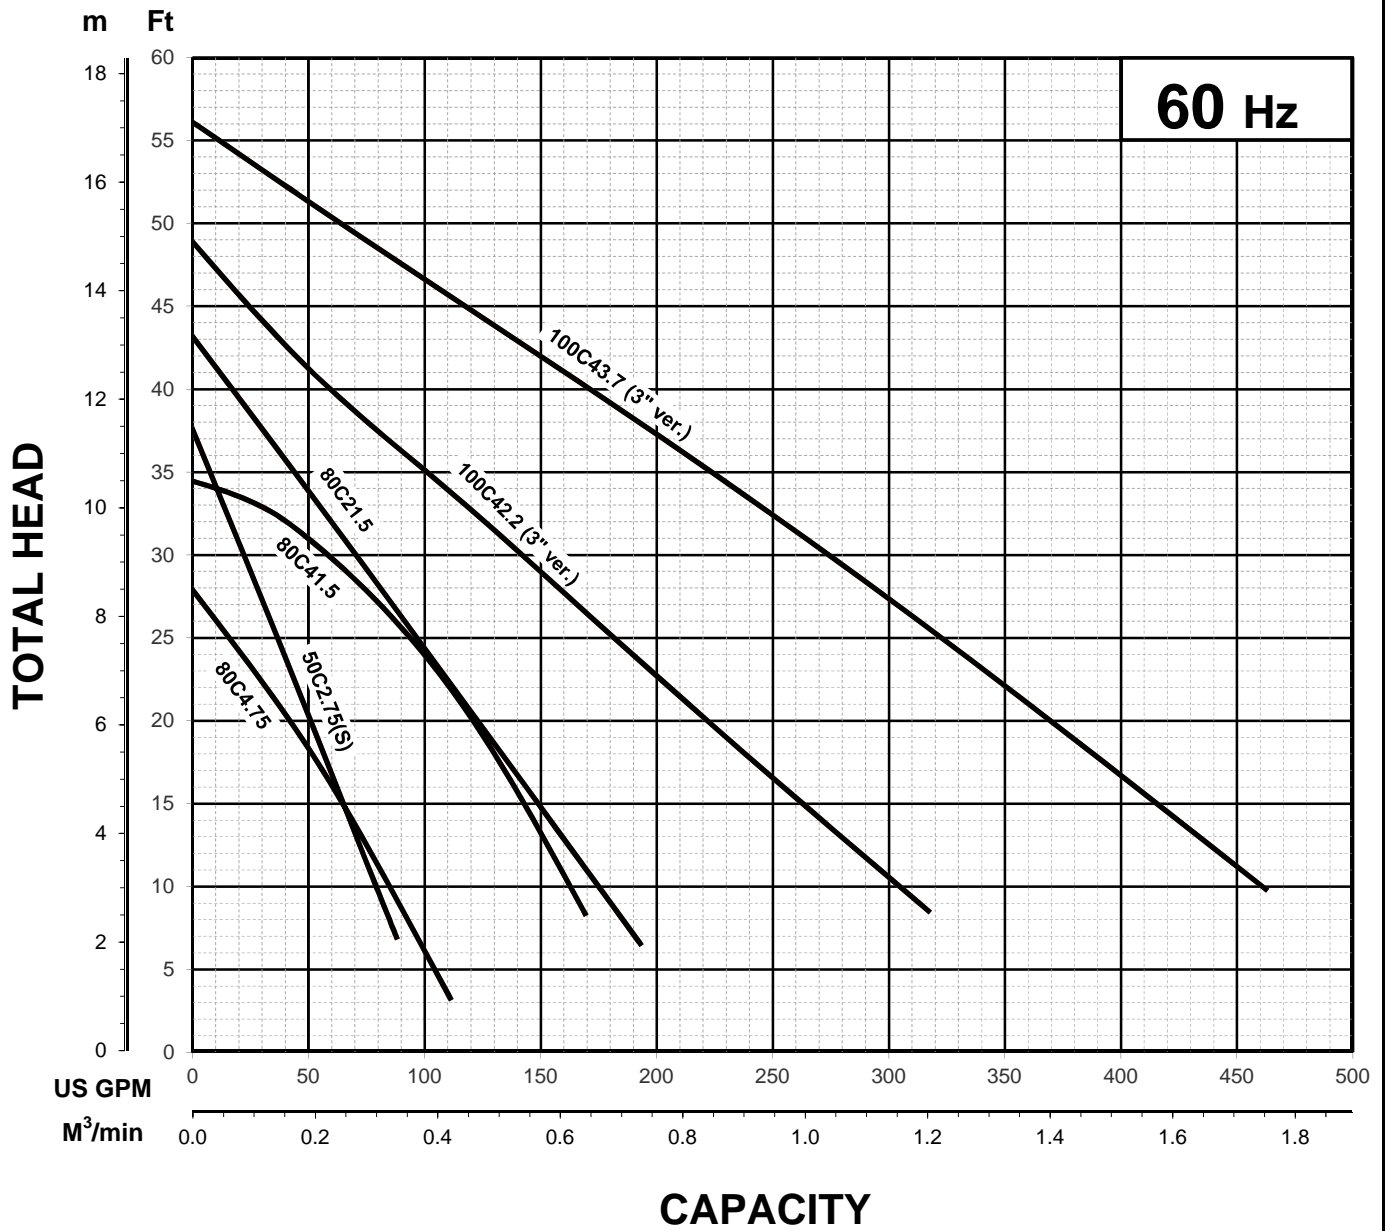

C - SERIES
CUTTER - TYPE - SEWAGE & WASTEWATER PUMPS

PERFORMANCE RANGE

GROUP PERFORMANCE RANGE

Note